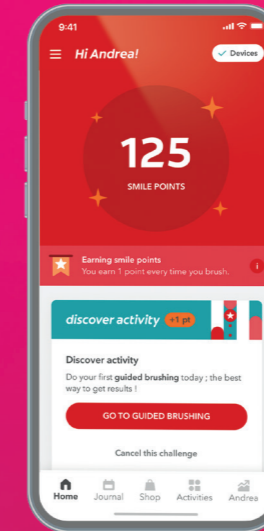

SMART COACHING FOR A SUPERIOR CLEAN*

Available from

*at gum margin after brushing for 6 weeks with vs without Colgate Connect app

Available from

Visit henryschein.co.nz for more details

†when used twice daily

*vs. an ordinary manual toothbrush

†at the gum margin after 4 weeks vs a manual flat-trim toothbrush

MOST PEOPLE MISS OVER **40%** OF THEIR TEETH WHEN THEY BRUSH*

GET CONNECTED AND BRUSH BETTER

GUIDED BRUSHING
16 zone detection with speed and angle feedback (Series 2 only)

SMILE REWARDS
Get into a healthy brushing routine and earn points#

GET REMINDED
Engaging daily in-app content and reminder notifications

FEATURES

3 BRUSHING MODES

A simple switch lets you select the right mode for you: Gentle Clean, Daily Clean, Deep Clean (Series 2 only)