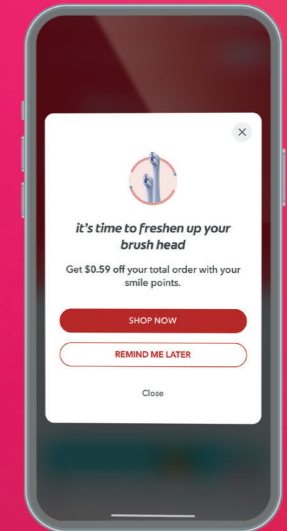

SMART COACHING FOR A SUPERIOR CLEAN*

Available from

*at gum margin after brushing for 6 weeks with vs without Colgate Connect app

Available from

Visit henryschein.co.nz for more details

†when used twice daily

*vs. an ordinary manual toothbrush

†at the gum margin after 4 weeks vs a manual flat-trim toothbrush

MOST PEOPLE MISS OVER **40%** OF THEIR TEETH WHEN THEY BRUSH*

GET CONNECTED AND BRUSH BETTER

GUIDED BRUSHING
16 zone detection with speed and angle feedback (Series 2 only)

SMILE REWARDS
Get into a healthy brushing routine and earn points#

GET REMINDED
Engaging daily in-app content and reminder notifications

FEATURES

3 BRUSHING MODES

A simple switch lets you select the right mode for you: Gentle Clean, Daily Clean, Deep Clean (Series 2 only)